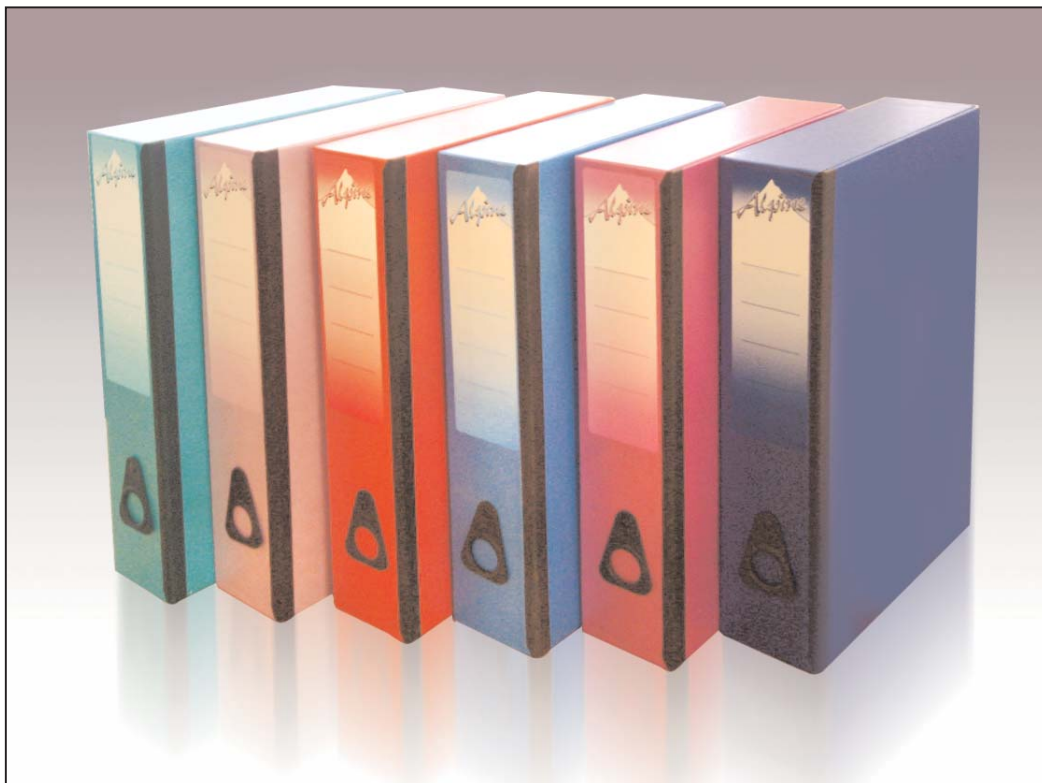

Box Files **Alpine**

A collection of vibrant coloured Box files with a Pearlescent finish

Constructed from high quality chipboard wood sides and sturdy greyboard lid and base

Fitted with unique patented Polypropylene lid catch and pull tab for easy shelf retrieval

Also fitted with internal Polypropylene lockspring to secure contents

The spine hinge is strengthened with heavy duty, colour co-ordinated tape for maximum durability and shelf life

Complete with Alpine label on spine for indexing contents

Product Code	Size	Colour	Dimension mm	Case Quantity
17210	Foolscap	Sky	245 x 370 x 75	10
17211	Foolscap	Poppy	245 x 370 x 75	10
17213	Foolscap	Violet	245 x 370 x 75	10
17214	Foolscap	Jade	245 x 370 x 75	10
17215	Foolscap	Ocean	245 x 370 x 75	10
17218	Foolscap	Lilac	245 x 370 x 75	10
17222	Foolscap	Silver	245 x 370 x 75	10